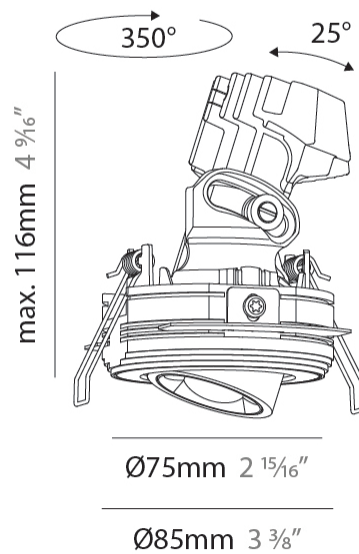

PHYSICAL

Aperture Sizes - Downlights: 1"
Shape: Round
Diameter (mm): 75
Diameter (in): 2 ¹⁵/₁₆
Height (mm): 116
Height (in): 4 ⁹/₁₆
Ceiling Thickness (mm): 10 / 12.5 / 15 / 25
Ceiling Thickness (in): 3/8 or 1/2 or 9/16 or 1
Min. Recessing Depth (mm): 125
Min. Recessing Depth (in): 4 ¹⁵/₁₆
Fixture Finish: SSR / BKV / CWI / CRY / HAB / UFT / ITA / RUA / FTG / MYG / LOD / PUS / FRO / FUP / KIA / POP / BLS / SPG / MEY / GOH / CHC / COM / ABZ / JAG / OBR / MOS / ROR
Fixture Material: Aluminum Die Cast
Cut-out Measurements: D. 86mm / 3 3/8"

ELECTRICAL

Lamp Type: LED (Zhaga Standard)
Input Wattage (W): 16
Total Output Wattage (W): 14.6
Dimming: Tri-Mode (Non-Dimming and Phase Dimming (120Vac only) and 0-10V Dimming)
Driver Included: No
Driver Location: Recessed Housing
Driver Type: Constant Current - Universal
Driver Class: Class 2
Input Voltage (V): 120 - 277
Constant Current (MA): 350

LED

Number of LEDs: 1
Color Temperature (°K): 2700 / 3000 / 3500 / 4000
Max. Delivered Lumen (lm): 1067 / 1150 / 1217 / 1220
Nominal Lumen (lm): 1393 / 1501 / 1589 / 1592
CRI: >90 CRI
Lamp Life (hrs): 50000

OPTICAL

Reflector°: 14
Adjustability: Rotational 350° / Tilt 25°

RATINGS AND CERTIFICATIONS

Certified By: Certified for North American Standards
IP rating: IP20