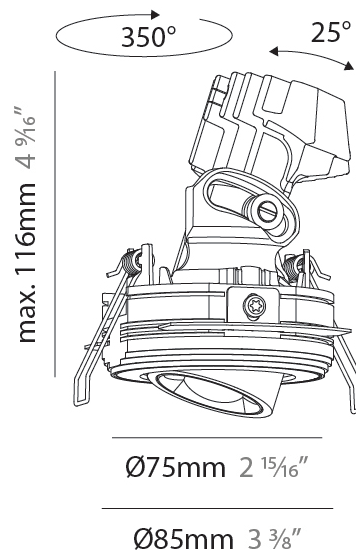

PHYSICAL

Aperture Sizes - Downlights: 1"
Shape: Round
Diameter (mm): 75
Diameter (in): 2 ¹⁵/₁₆
Height (mm): 116
Height (in): 4 ⁹/₁₆
Ceiling Thickness (mm): 10 / 12.5 / 15 / 25
Ceiling Thickness (in): 3/8 or 1/2 or 9/16 or 1
Min. Recessing Depth (mm): 125
Min. Recessing Depth (in): 4 ¹⁵/₁₆
Diffuser: Lens Pack - Spread Lens / Linear Spread Lens / Honeycomb Louver
Fixture Finish: SSR / BKV / CWI / CRY / HAB / UFT / ITA / RUA / FTG / MYG / LOD / PUS / FRO / FUP / KIA / POP / BLS / SPG / MEY / GOH / CHC / COM / ABZ / JAG / OBR / MOS / ROR
Fixture Material: Aluminum Die Cast
Cut-out Measurements: D. 86mm / 3 3/8"

ELECTRICAL

Lamp Type: LED (Zhaga Standard)
Input Wattage (W): 14
Total Output Wattage (W): 12.7
Dimming: Dali Dimming
Driver Included: No
Driver Location: Recessed Housing
Driver Type: Constant Current - Universal (120Vac only for DALI driver)
Driver Class: Class 2
Input Voltage (V): 120 - 277
Constant Current (MA): 700

LED

Number of LEDs: 1
Color Temperature (°K): 2700-6500 Tunable White
Max. Delivered Lumen (lm): 1129
Nominal Lumen (lm): 1460
CRI: >90 CRI
Lamp Life (hrs): 50000
Special LEDs offerings: Tunable White

OPTICAL

Reflector: 36
Adjustability: Rotational 350° / Tilt 25°

RATINGS AND CERTIFICATIONS

Certified By: Certified for North American Standards
IP rating: IP20