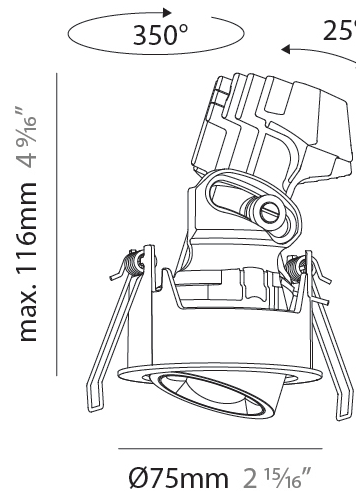

PHYSICAL

Aperture Sizes - Downlights: 1"
Shape: Round
Diameter (mm): 75
Diameter (in): 2 ¹⁵/₁₆"
Height (mm): 116
Height (in): 4 ⁹/₁₆"
Ceiling Thickness (mm): 1 - 25
Ceiling Thickness (in): 1/16 - 1 3/16
Min. Recessing Depth (mm): 125
Min. Recessing Depth (in): 4 ¹⁵/₁₆"
Weight (kg): 0.29
Fixture Finish: SSR / BKV / CWI / CRY / HAB / UFT / ITA / RUA / FTG / MYG / LOD / PUS / FRO / FUP / KIA / POP / BLS / SPG / MEY / GOH / CHC / COM / ABZ / JAG / OBR / MOS / ROR
Fixture Material: Aluminum Die Cast
Cut-out Measurements: D. 68mm / 2 2/3"

ELECTRICAL

Lamp Type: LED (Zhaga Standard)
Input Wattage (W): 15
Total Output Wattage (W): 13.6
Dimming: Tri-Mode (Non-Dimming and Phase Dimming (120Vac only) and 0-10V Dimming)
Driver Included: No
Driver Location: Recessed Housing
Driver Type: Constant Current - Universal
Driver Class: Class 2
Input Voltage (V): 120 - 277
Constant Current (MA): 350

LED

Number of LEDs: 1
Color Temperature (°K): 2700 / 3000 / 3500 / 4000
Max. Delivered Lumen (lm): 1295 / 1377 / 1442 / 1455
Nominal Lumen (lm): 1566 / 1665 / 1743 / 1759
CRI: >90 CRI
Lamp Life (hrs): 50000

OPTICAL

Reflector°: 34
Adjustability: Rotational 350° / Tilt 25°

RATINGS AND CERTIFICATIONS

Certified By: Certified for North American Standards
IP rating: IP20